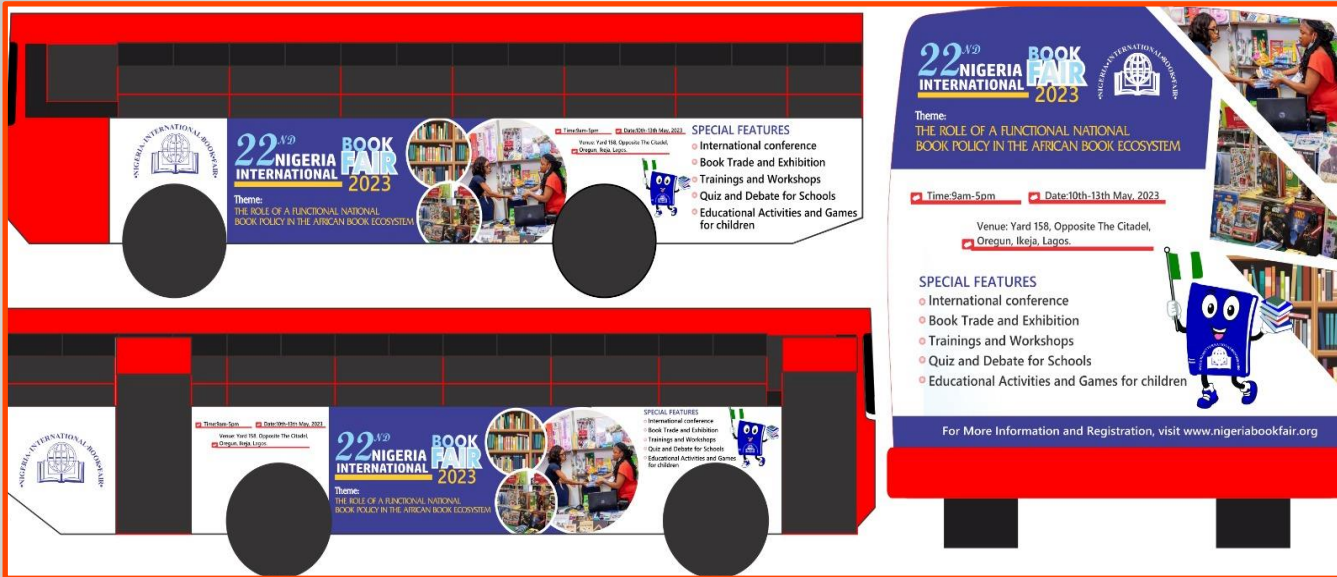

Some of our Work

Product:
22nd International Book Fair

Client:
NIBF

Contractor:
Syn